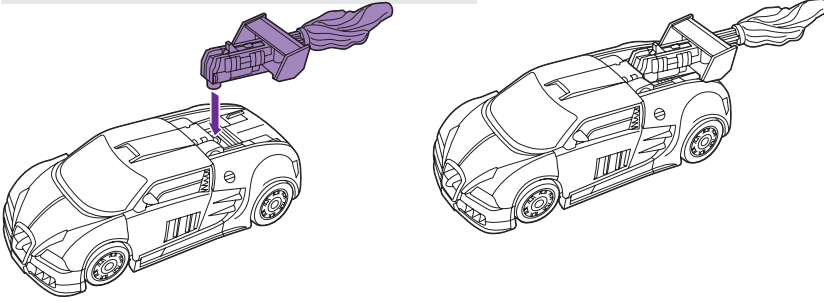

TRANSFORMERS

AGES 5+
83743/15200 Asst.

JOLT
DECEPTICON

NOTE: Some parts are made to detach if excessive force is applied and are designed to be reattached if separation occurs. Adult supervision may be necessary for younger children.

TRANSFORMERS.COM

CHANGING TO ROBOT

TURBO MODE

Reverse order of instructions to convert back into vehicle.